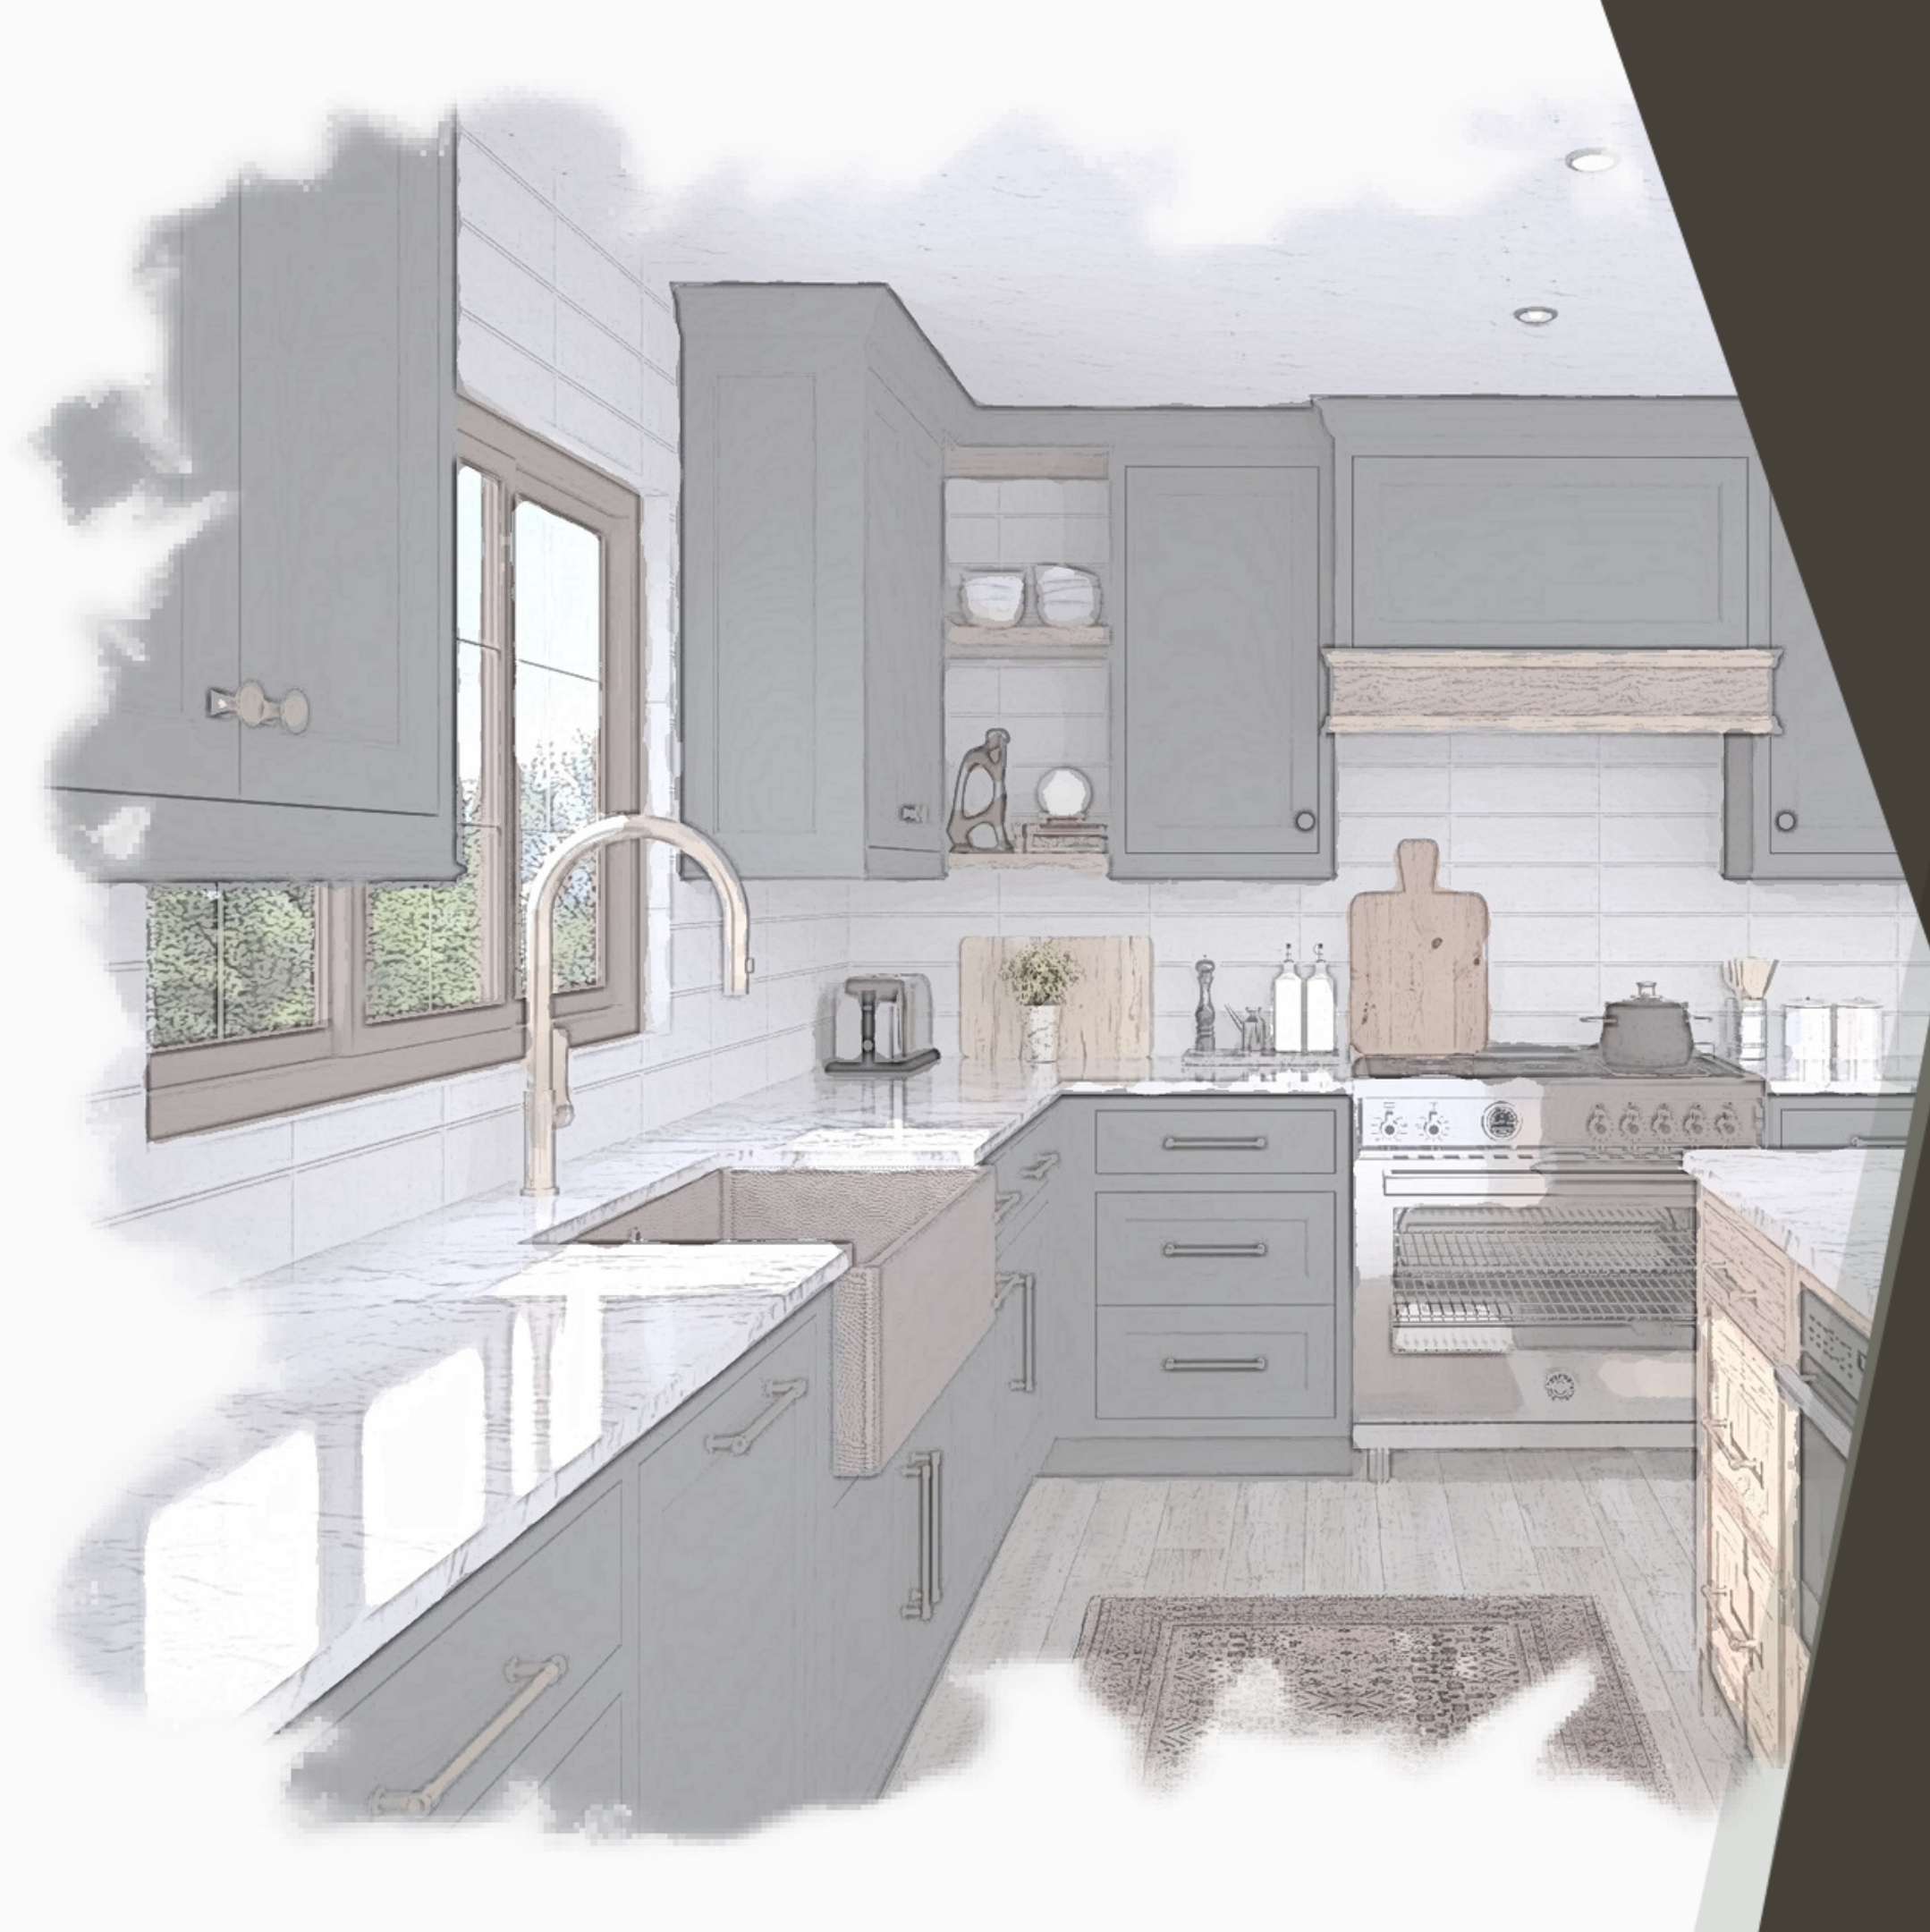

smeg

autokitchen

Powered by MICROCAD SOFTWARE

autokitchen

Powered by MICROCAD SOFTWARE

Thermador 

True®
TRUE REFRIGERATION™

 **WOLF**®